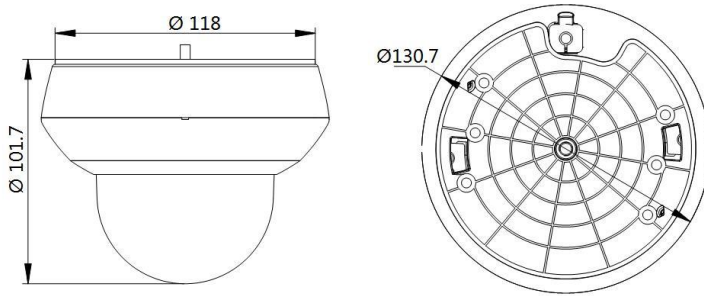

ROI	Main stream, sub-stream, and third stream respectively support two fixed areas.
IR	
IR Distance	20 m
Smart IR	Support
Image	
Max. Resolution	1920 × 1080
Main Stream	50Hz: 25fps (1920 × 1080, 1280 × 960, 1280 × 720) 60Hz: 30fps (1920 × 1080, 1280 × 960, 1280 × 720)
Sub-Stream	50Hz: 25fps (704 × 576, 640 × 480, 352 × 288) 60Hz: 30fps (704 × 480, 640 × 480, 352 × 240)
Third Stream	50Hz: 25fps (1280 × 720, 704 × 576, 640 × 480, 352 × 288) 60Hz: 30fps (1280 × 720, 704 × 480, 640 × 480, 352 × 240)
Image Enhancement	3D DNR, HLC, EIS, Regional Exposure, Regional Focus
Network	
Network Storage	Built-in memory card slot, support Micro SD/SDHC/SDXC, up to 256 GB; NAS (NPS, SMB/CIFS), ANR
Protocols	IPv4/IPv6, HTTP, HTTPS, 802.1x, Qos, FTP, SMTP, UPnP, SNMP, DNS, DDNS, NTP, RTSP, RTP, TCP/IP, UDP, IGMP, ICMP, DHCP, PPPoE, Bonjour
API	Open-ended, support ONVIF, ISAPI, and CGI, support HIKVISION SDK and Third-Party Management Platform, support Hik-Connect
Simultaneous Live View	Up to 20 channels
User/Host	Up to 32 users 3 levels: Administrator, Operator and User
Security Measures	User authentication (ID and PW), Host authentication (MAC address); HTTPS encryption; IEEE 802.1x port-based network access control; IP address filtering
Client	iVMS-4200, iVMS-4500, iVMS-5200, Hik-Connect
Web Browser	IE 8 to 11, Chrome 31.0 to 44, Firefox 30.0 to 51
Interface	
Audio Interface	1-ch audio input and 1-ch audio output
Network Interface	1 RJ45 10 M/100 M Ethernet, PoE
General	
Power	12 VDC & PoE Max.: 12 W (Max. 3.9 W for IR)
Working Temperature	-20°C to 60°C (-4°F to 140°F)
Working Humidity	≤ 90%
Protection Level	IP66 Standard, IK 10, TVS 4000V Lightning Protection, Surge Protection and Voltage Transient Protection
Material	Aluminum alloy, PC, PC+ABS
Dimensions	Φ 130.7 mm × 101.7 mm (Φ 5.15" × 4.00")
Weight	Approx. 0.53 kg (1.17 lb)

Available Model

DS-2DE2A204IW-DE3(2.8-12MM), 12 VDC & PoE

Dimensions

Unit:mm

Accessories

DS-1294ZJ-PT Wall Mounting Bracket

Distributed by

HIKVISION®